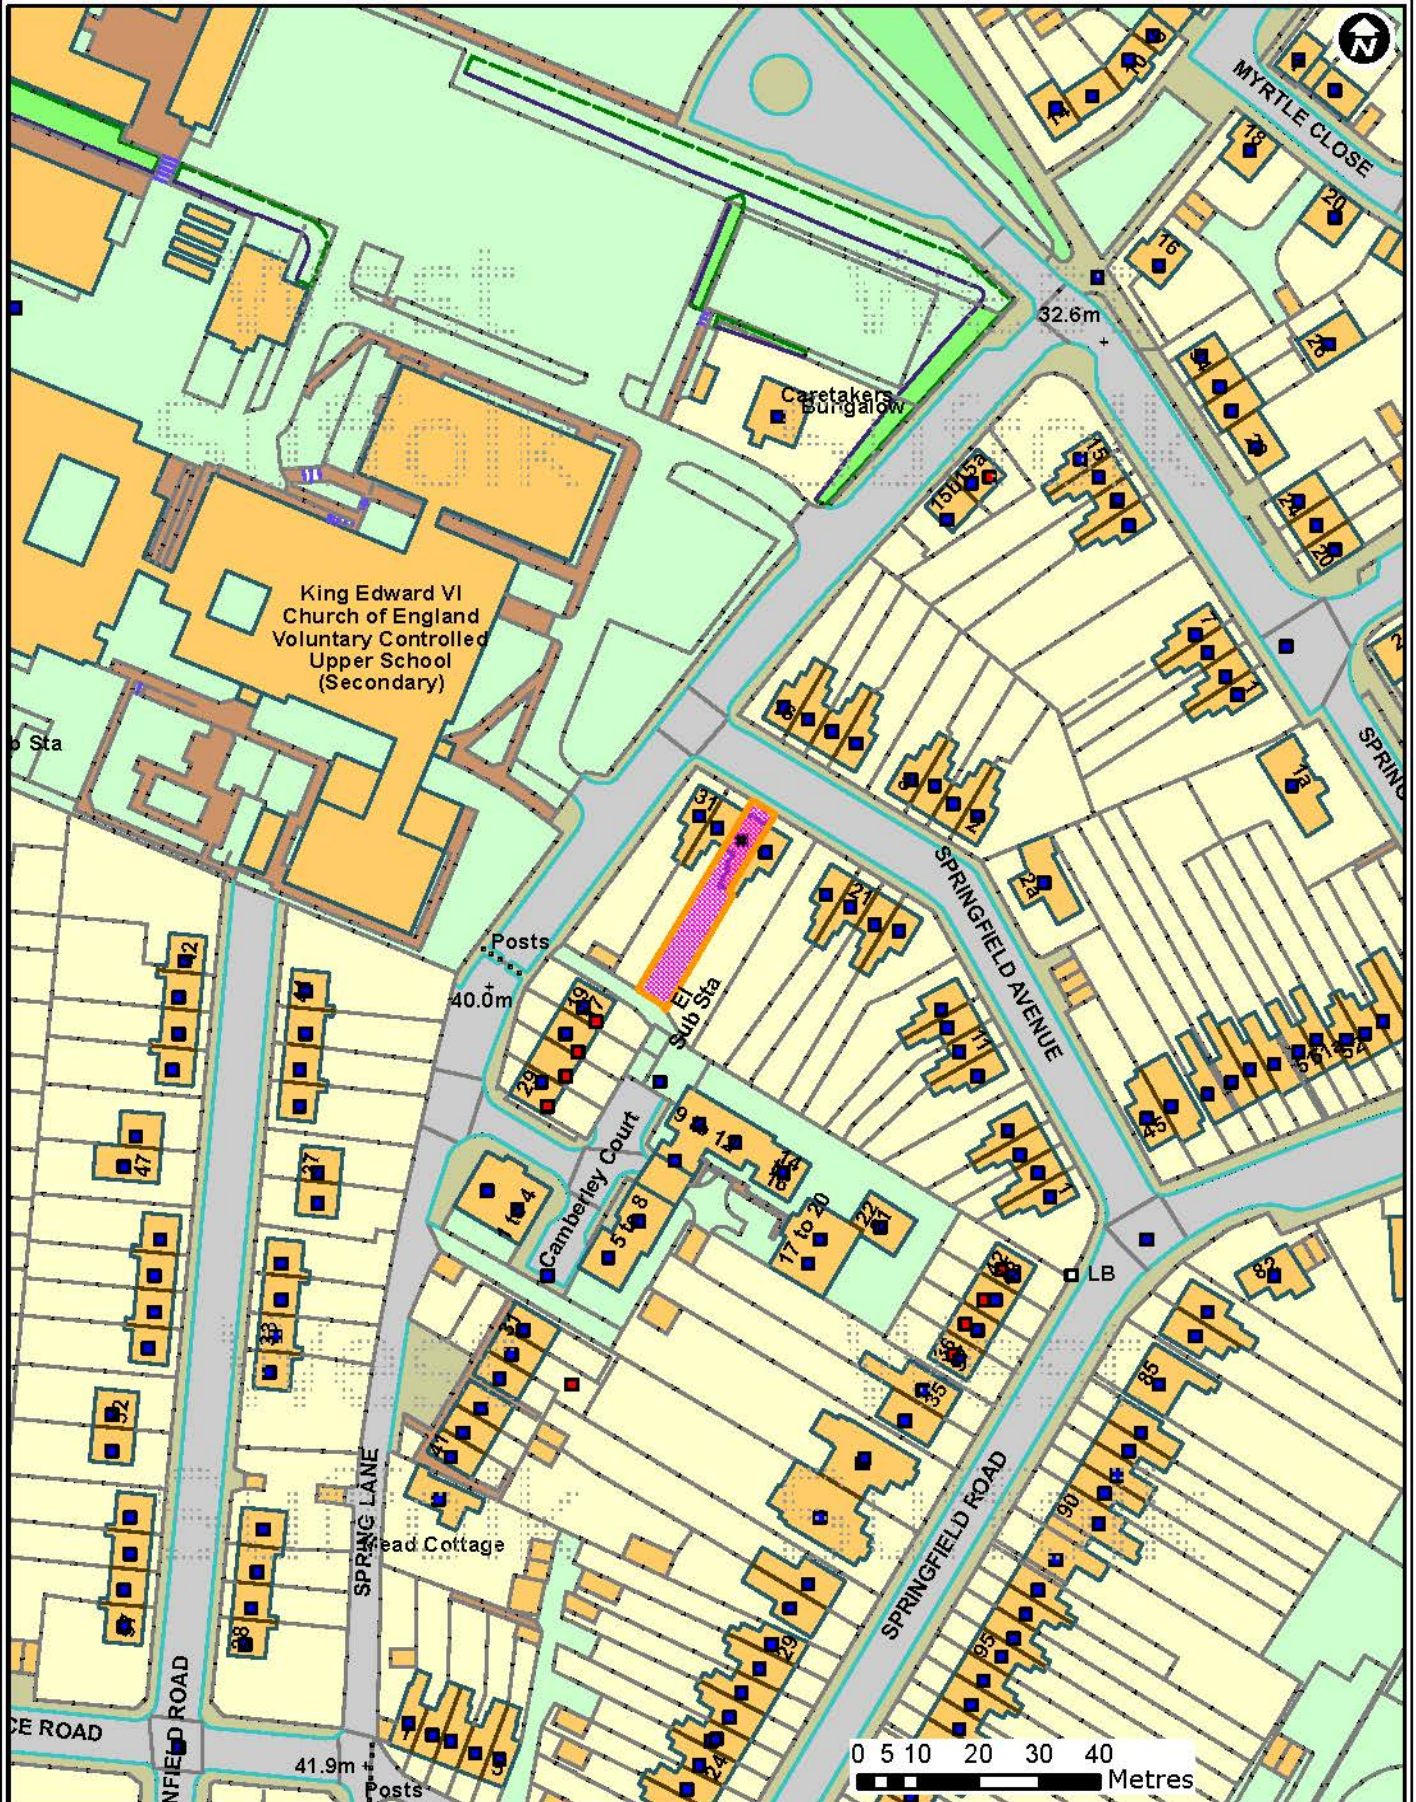

DC/15/2503/HH

27 Springfield Avenue, Bury St Edmunds

Forest Heath • St Edmundsbury

**West Suffolk**  
working together

© Crown Copyright and database rights 2015 Ordnance Survey 100019675/100023282. You are not permitted to copy, sub-license, distribute or sell any of this data to third parties in any form. Use of this data is subject to terms and conditions. See [www.westsuffolk.gov.uk/disclaimer.cfm](http://www.westsuffolk.gov.uk/disclaimer.cfm).

**Scale: 1:1,250**  
**Date: 11/02/2016**